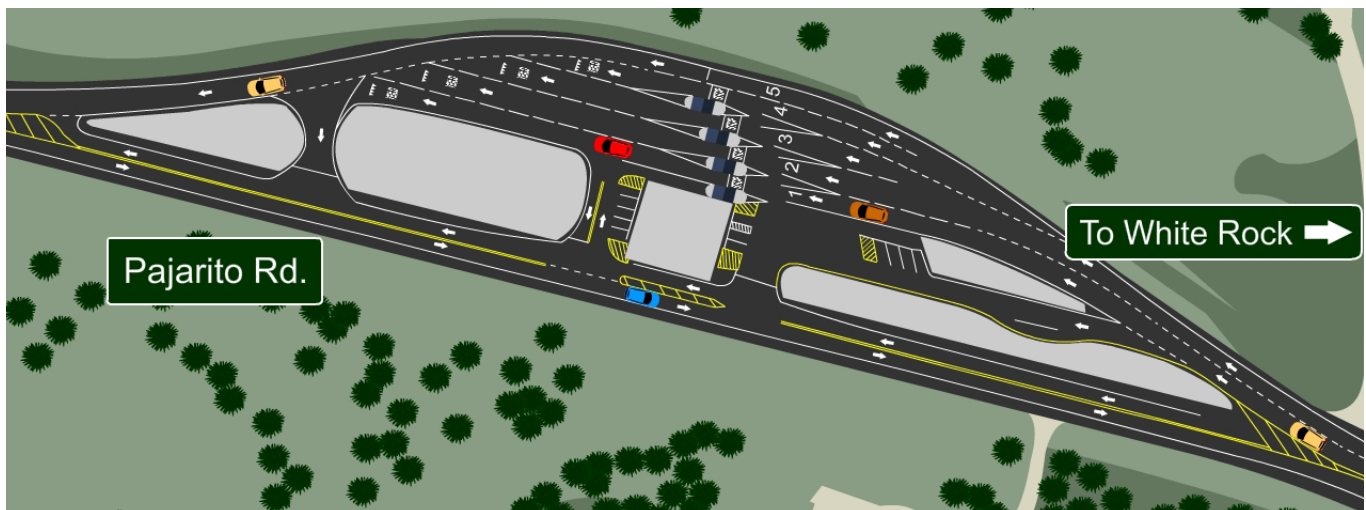

Pajarito Corridor (Map 4)

VEHICLE ACCESS PORTALS

TA-48 Vicinity

TA-36 Vicinity

Drivers of delivery vehicles entering Pajarito Road bounded by NM Highway 4 and Diamond Drive must stop at Post 10 for inspection passes. Protective Force officers stationed at the Pajarito Corridor VAPs will turn away delivery vehicles that have not been inspected at Post 10.
Note: All vehicles (commercial, private, government) are subject to random inspections while on Laboratory property.
More Information: spp-questions@lanl.gov